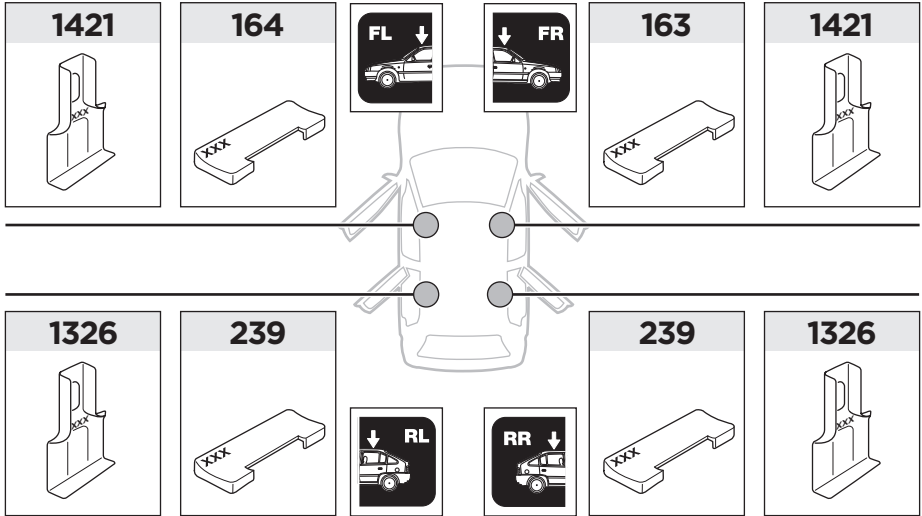

thule.com

163 x1

164 x1

239 x2

1326 x2

1421 x2

x1

x1

1

	X (scale)	X (mm)	X (inch)
SEAT Ibiza (Mk. V), 5-dr Hatchback, 17-	39	1041	41

	Y (scale)	Y (mm)	Y (inch)
SEAT Ibiza (Mk. V), 5-dr Hatchback, 17-	32,5	976	38 ³ / ₈

2

SEAT Ibiza (Mk. V), 5-dr Hatchback, 17-

3

	W (mm)	Z (mm)	W (inch)	Z (inch)
SEAT Ibiza (Mk. V), 5-dr Hatchback, 17-	225	700	8 ⁷ / ₈	27 ¹ / ₂