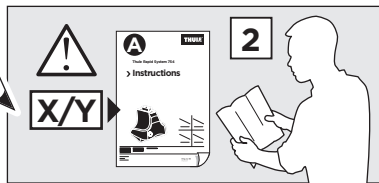

thule.com

163 x1

164 x1

239 x2

1326 x2

1421 x2

x1

x1

1

	X (scale)	X (mm)	X (inch)
SEAT Ibiza (Mk. V), 5-dr Hatchback, 17-	39	1041	41

	Y (scale)	Y (mm)	Y (inch)
SEAT Ibiza (Mk. V), 5-dr Hatchback, 17-	32,5	976	38 ³ / ₈

2

SEAT Ibiza (Mk. V), 5-dr Hatchback, 17-