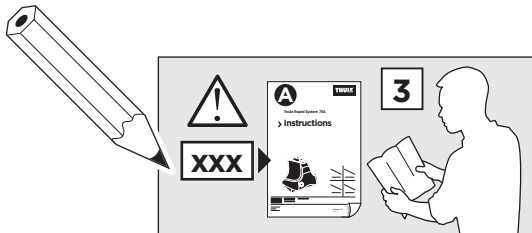

1

	X (scale)	X (mm)	X (inch)
SEAT Ibiza (Mk. V), 5-dr Hatchback, 17-	39	1041	41

	Y (scale)	Y (mm)	Y (inch)
SEAT Ibiza (Mk. V), 5-dr Hatchback, 17-	32,5	976	38 ³ / ₈

2

SEAT Ibiza (Mk. V), 5-dr Hatchback, 17-