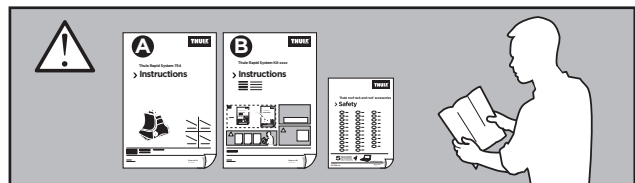

Thule Rapid System Kit 1861

> Instructions

SEAT Ibiza (Mk. V), 5-dr Hatchback, 17-

ISO 11154-E

141861

C.201700605

519-1861-01

Bring your life