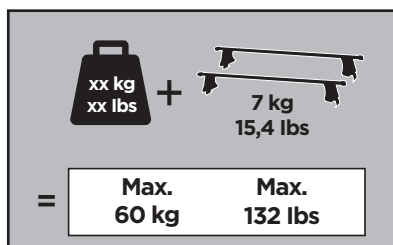

ISO 11154-E

141861

C.201700605

519-1861-01

Bring your life

thule.com