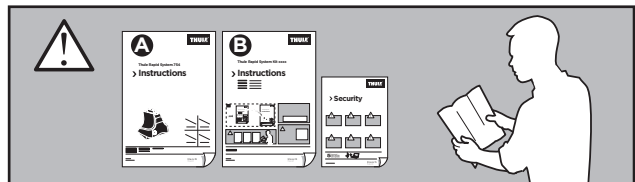

Thule Rapid System Kit 1725

> Instructions

SCION iM, 5-dr Hatchback, 16-
TOYOTA Auris, 5-dr Hatchback, 13-
TOYOTA Corolla, 5-dr Hatchback, 13-

Without glass roof

ISO 11154-E

141725

C.20160502
519-1725-03

Bring your life
thule.com