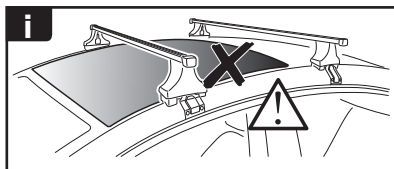

Thule Rapid System Kit 1725

> Instructions

SCION iM, 5-dr Hatchback, 16-
TOYOTA Auris, 5-dr Hatchback, 13-
TOYOTA Corolla, 5-dr Hatchback, 13-

Without glass roof

ISO 11154-E

141725

C.20160502
519-1725-03

Bring your life
thule.com