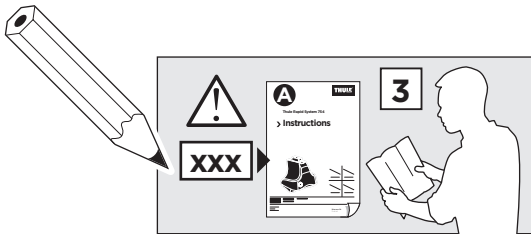

2

SCION iM, 5-dr Hatchback, 16-
TOYOTA Auris, 5-dr Hatchback, 13-
TOYOTA Corolla, 5-dr Hatchback, 13-