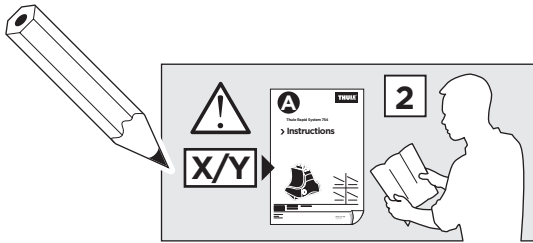

Y (scale)	Y (mm)	Y (inch)
SCION IM, 5-dr Hatchback, 16-	22,5	876	34 1/2
TOYOTA Auris, 5-dr Hatchback, 13-	22,5	876	34 1/2
TOYOTA Corolla, 5-dr Hatchback, 13-	22,5	876	34 1/2