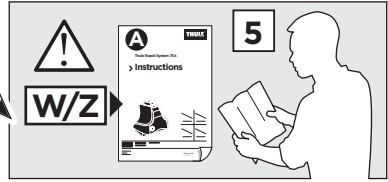

3

	W (mm)	Z (mm)	W (inch)	Z (inch)
SCION iM, 5-dr Hatchback, 16-	200	700	7 7/8	27 1/2
TOYOTA Auris, 5-dr Hatchback, 13-	200	700	7 7/8	27 1/2
TOYOTA Corolla, 5-dr Hatchback, 13-	200	700	7 7/8	27 1/2