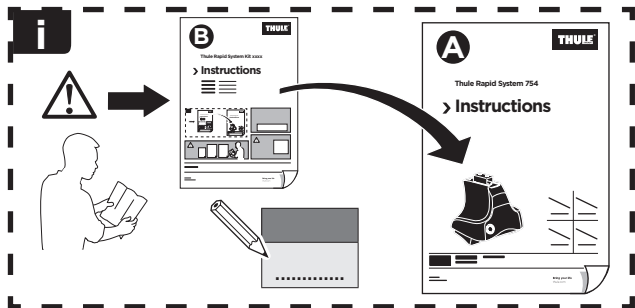

Thule Rapid System Kit 1725

> Instructions

SCION iM, 5-dr Hatchback, 16-
TOYOTA Auris, 5-dr Hatchback, 13-
TOYOTA Corolla, 5-dr Hatchback, 13-

Without glass roof

ISO 11154-E

141725

C.20160502
519-1725-03

Bring your life
thule.com