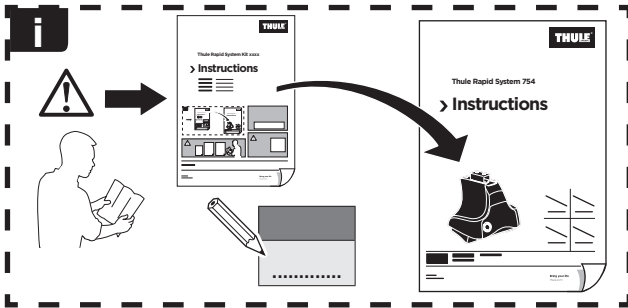

# > Instructions

**TOYOTA Prius, 5-dr Hatchback w/ Solar Panel, \*10-15**

**TOYOTA Prius, 5-dr Hatchback, 09-15 / \*10-15**

\*North America

ISO 11154-E

141566

C.20160712  
519-1566-04

Bring your life  
thule.com