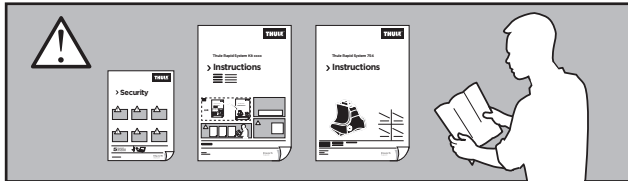

# > Instructions

**TOYOTA Prius, 5-dr Hatchback w/ Solar Panel, \*10-15**

**TOYOTA Prius, 5-dr Hatchback, 09-15 / \*10-15**

\*North America

ISO 11154-E

141566

C.20160712  
519-1566-04

Bring your life  
thule.com