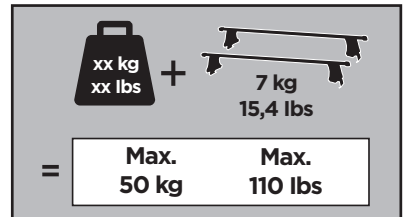

Thule Rapid System Kit 1566

> Instructions

TOYOTA Prius, 5-dr Hatchback w/ Solar Panel, *10-15

TOYOTA Prius, 5-dr Hatchback, 09-15 / *10-15

*North America

ISO 11154-E

141566

C.20160712
519-1566-04

Bring your life
thule.com

269 x1

271 x2

272 x1

1052 x2

1057 x2

x1

x1

1

	X (scale)	X (mm)	X (inch)
TOYOTA Prius, 5-dr Hatchback w/ Solar Panel, *10-15	38	1030	40 1/2
TOYOTA Prius, 5-dr Hatchback, 09-15 / *10-15	39	1041	41