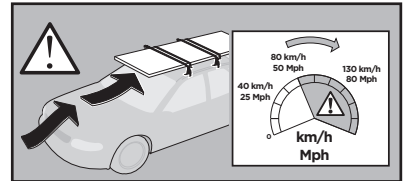

# > Instructions

**TOYOTA Prius, 5-dr Hatchback w/ Solar Panel, \*10-15**

**TOYOTA Prius, 5-dr Hatchback, 09-15 / \*10-15**

\*North America

ISO 11154-E

141566

C.20160712  
519-1566-04

Bring your life  
thule.com