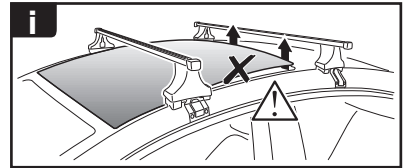

# > Instructions

**TOYOTA Prius, 5-dr Hatchback w/ Solar Panel, \*10-15**

**TOYOTA Prius, 5-dr Hatchback, 09-15 / \*10-15**

\*North America

ISO 11154-E

141566

C.20160712  
519-1566-04

Bring your life  
thule.com