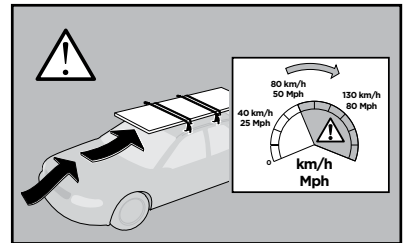

Thule Rapid System Kit 1257

> Instructions

SKODA Superb, 4-dr Sedan, 02-04, 05-07

ISO 11154-E

141257

C.20121010
519-1257-01

Bring your life

thule.com