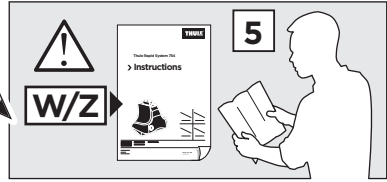

3

	W (mm)	Z (mm)	W (inch)	Z (inch)
MERCEDES BENZ CLK (W208), 2-dr Coupé, 97-02	190	630	7 1/2	24 3/4