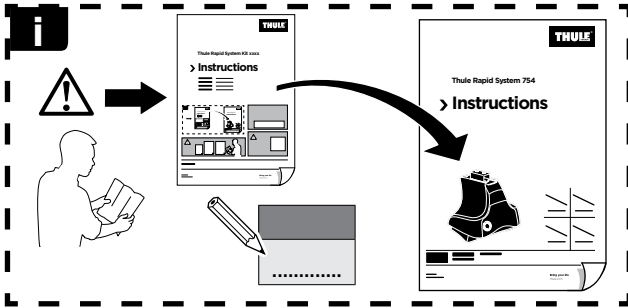

Thule Rapid System Kit 1077

> Instructions

TOYOTA Avensis, 4-dr Sedan, 98-00, 01-02

TOYOTA Avensis, 5-dr Hatchback, 98-00, 01-02

ISO 11154-E

141077

C.20121017
519-1077-01

Bring your life