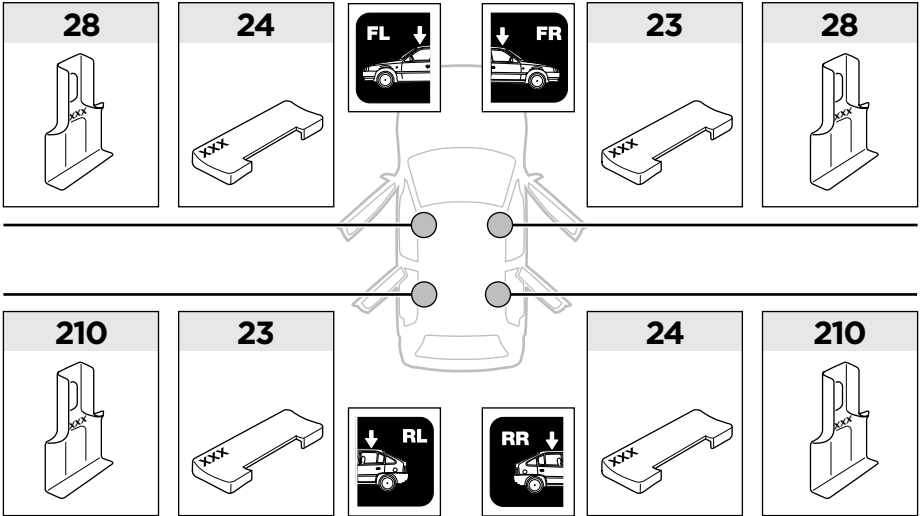

	X (scale)	X (mm)	X (inch)
TOYOTA Avensis , 4-dr Sedan, 98-00, 01-02	27	921	36 1/2
TOYOTA Avensis , 5-dr Hatchback, 98-00, 01-02	27	921	36 1/2

	Y (scale)	Y (mm)	Y (inch)
TOYOTA Avensis , 4-dr Sedan, 98-00, 01-02	25	901	35 1/2
TOYOTA Avensis , 5-dr Hatchback, 98-00, 01-02	25	901	35 1/2

2

TOYOTA Avensis, 4-dr Sedan, 98-00, 01-02

TOYOTA Avensis, 5-dr Hatchback, 98-00, 01-02

3

	W (mm)	Z (mm)	W (inch)	Z (inch)
TOYOTA Avensis , 4-dr Sedan, 98-00, 01-02	240	680	9 1/2	26 3/4
TOYOTA Avensis , 5-dr Hatchback, 98-00, 01-02	240	680	9 1/2	26 3/4