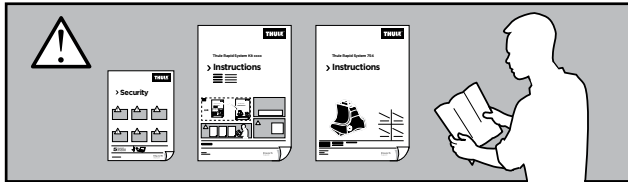

Thule Rapid System Kit 1077

> Instructions

TOYOTA Avensis, 4-dr Sedan, 98-00, 01-02

TOYOTA Avensis, 5-dr Hatchback, 98-00, 01-02

ISO 11154-E

141077

C.20121017
519-1077-01

Bring your life