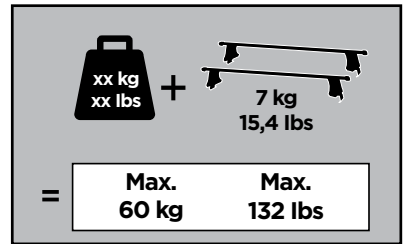

Thule Rapid System Kit 1077

> Instructions

TOYOTA Avensis, 4-dr Sedan, 98-00, 01-02

TOYOTA Avensis, 5-dr Hatchback, 98-00, 01-02

ISO 11154-E

141077

C.20121017
519-1077-01

Bring your life

thule.com

23 x2

24 x2

28 x2

210 x2

x1

x1

1

	X (scale)	X (mm)	X (inch)
TOYOTA Avensis, 4-dr Sedan, 98-00, 01-02	27	921	36 1/2
TOYOTA Avensis, 5-dr Hatchback, 98-00, 01-02	27	921	36 1/2